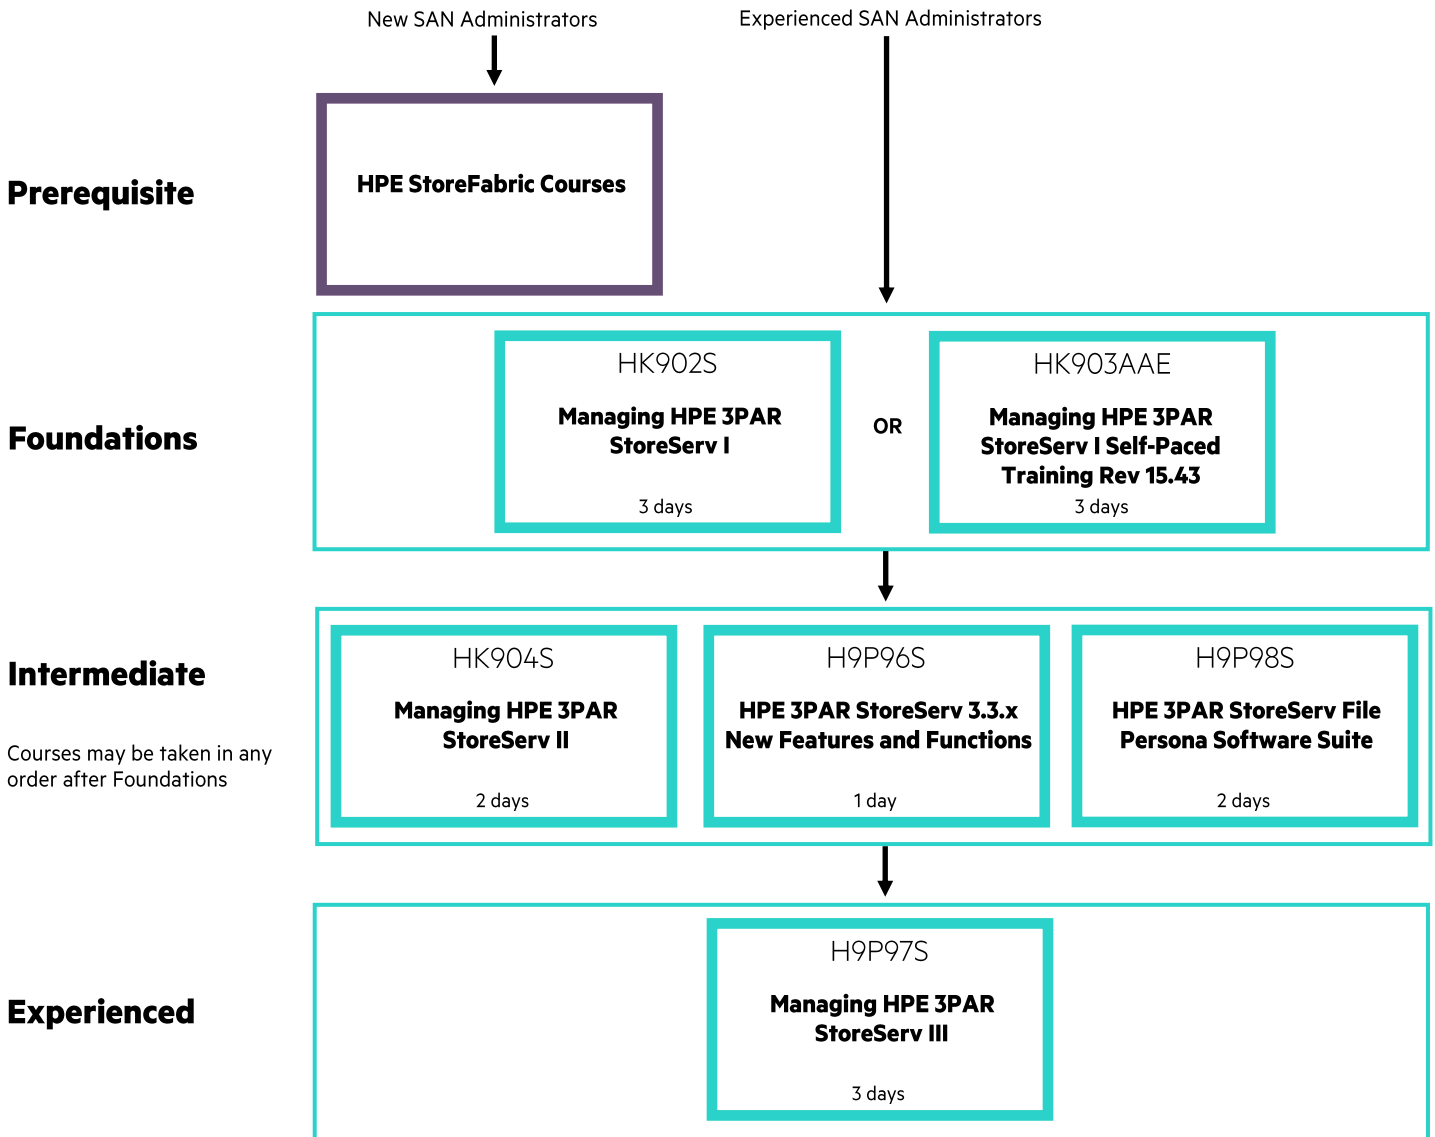

# 3PAR StoreServ (8000, 9000, 20000R2, 7000, 10000)

Learn more at  
[hpe.com/us/training/storage](http://hpe.com/us/training/storage)