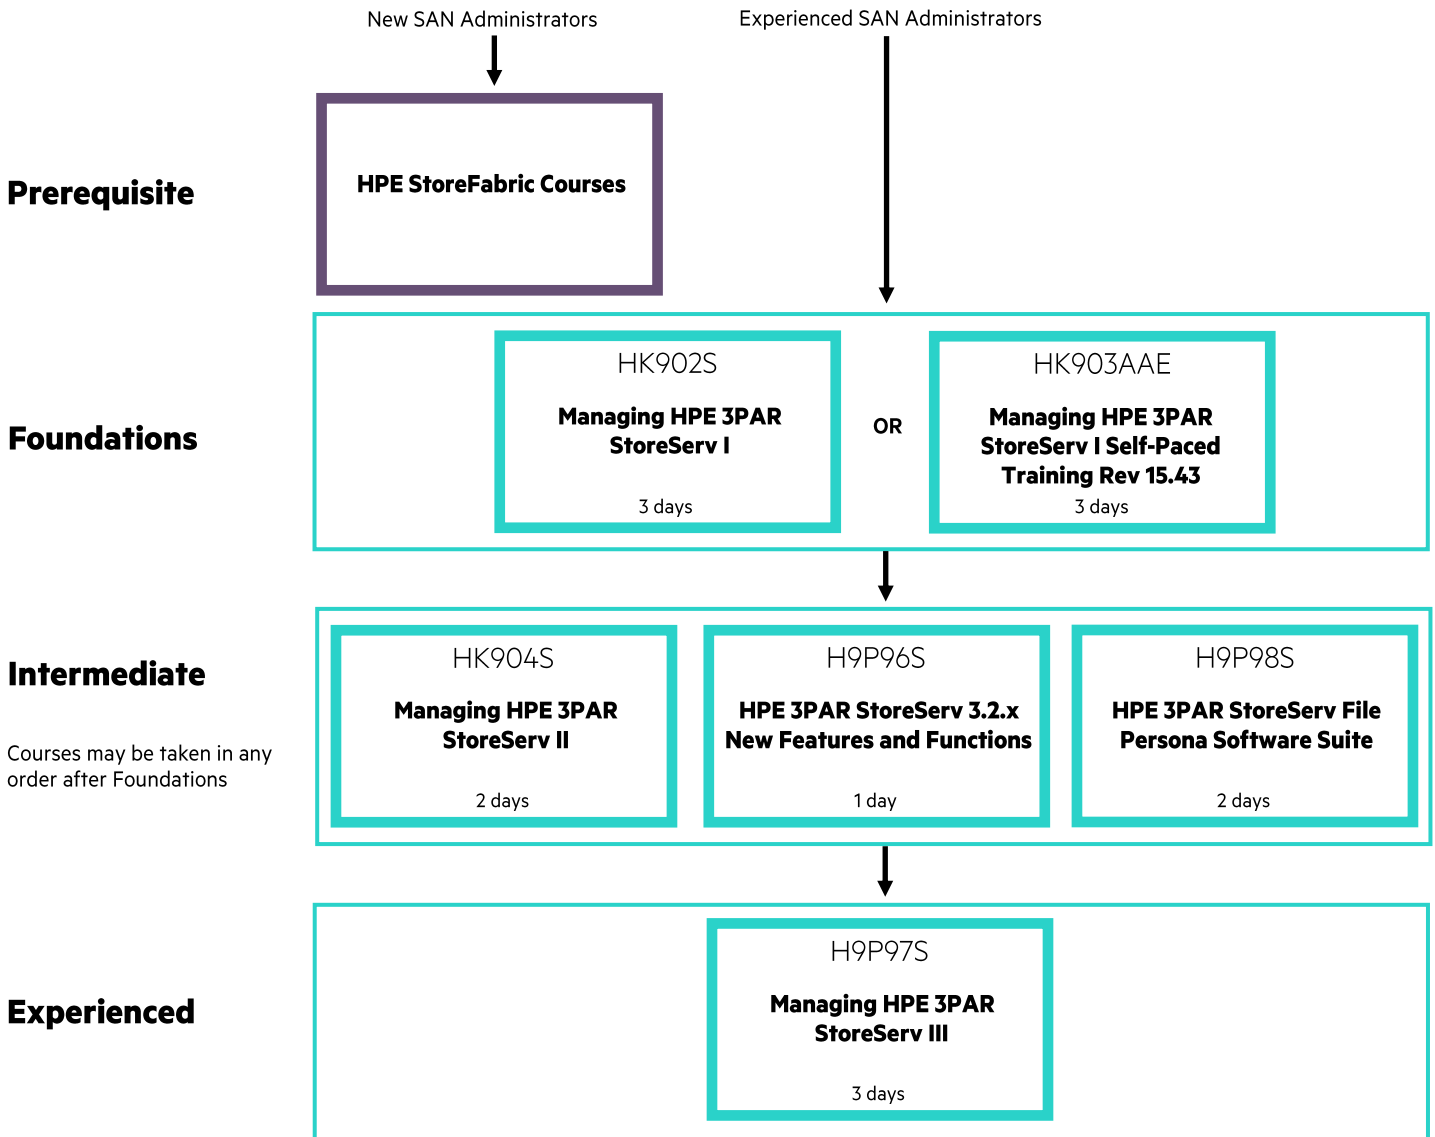

# 3PAR StoreServ (8000, 9000, 20000R2, 7000, 10000)

Learn more at  
[hpe.com/us/training/storage](http://hpe.com/us/training/storage)